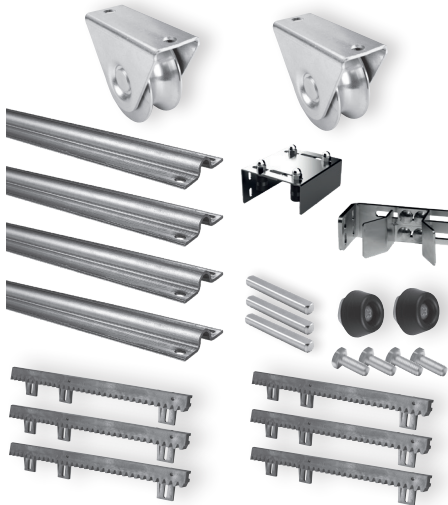

GATES UP TO
LENGHT 5,5 m

CODE: 1710206

X - TRACK - 5.5 WSO 824, FRS 2

SET

WSO 824 2 pcs
ROAD 2,8m 3 pcs
ROAD 2 m 1 pc
PIN ROAD 3 pcs
DOCKER O 1 pc
FRS 2 1 pc
END S 2 pcs
V/6 6 pcs
BOLT M8x20 4 pcs

ART. SET / kg
KIT X-TRACK 30,4 kg

GATES UP TO
LENGHT 5,5 m

CODE: 1710208

X - TRACK - 5.5 WO 824, FRS 2

SET

WO 824 2 pcs
ROAD 2,8m 3 pcs
ROAD 2 m 1 pc
PIN ROAD 3 pcs
DOCKER O 1 pc
FRS 2 1 pc
END S 2 pcs
V/6 6 pcs

ART. SET / kg
KIT X-TRACK 29,8 kg

GATES UP TO
LENGHT 5,5 m

CODE: 1710210

X - TRACK - 5.5 WTO 825, GOS 4

SET

WTO 825 2 pcs
ROAD 2,8m 3 pcs
ROAD 2 m 1 pc
PIN ROAD 3 pcs
DOCKER O 1 pc
GOS 4 1 pc
END S 2 pcs
V/6 6 pcs
BOLT M8x20 4 pcs

ART. SET / kg
KIT X-TRACK 32 kg

GATES UP TO
LENGHT 5,5 m

CODE: 1710207

X - TRACK - UNO 5.5 WSO 824, GOS 4

SET

WSO 824 2 pcs
ROAD 2,8m 3 pcs
ROAD 2 m 1 pc
PIN ROAD 3 pcs
DOCKER O 1 pc
GOS 4 1 pc
END S 2 pcs
V/6 6 pcs
BOLT M8x20 4 pcs

ART. SET / kg
KIT X-TRACK 32 kg