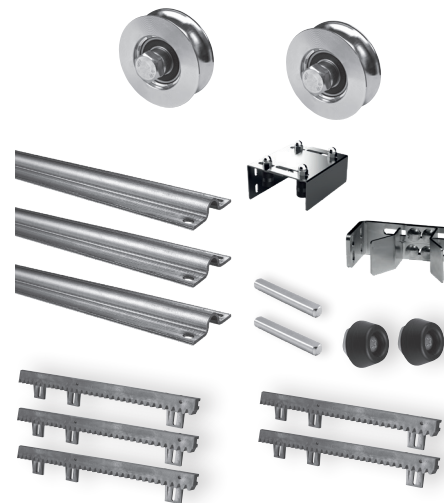

CODE: 1710204

X - TRACK - 4.5 WTO 825, GOS 4

SET

WTO 825 2 pcs
ROAD 2,8m 3 pcs
PIN ROAD 2 pcs
DOCKER O 1 pc
GOS 4 1 pc
END S 2 pcs
V/6 5 pcs
BOLT M8x20 4 pcs

ART. SET / kg
KIT X-TRACK 27 kg

GATES UP TO
LENGHT 4,5 m

CODE: 1710201

X - TRACK - 4.5 WSO 824, GOS 4

SET

WSO 824 2 pcs
ROAD 2,8m 3 pcs
PIN ROAD 2 pcs
DOCKER O 1 pc
GOS 4 1 pc
END S 2 pcs
V/6 5 pcs
BOLT M8x20 4 pcs

ART. SET / kg
KIT X-TRACK 27 kg

GATES UP TO
LENGHT 4,5 m

CODE: 1710203

X - TRACK - 4.5 WO 824, GOS 4

SET

WO 824 2 pcs
ROAD 2,8m 3 pcs
PIN ROAD 2 pcs
DOCKER O 1 pc
GOS 4 1 pc
END S 2 pcs
V/6 5 pcs

ART. SET / kg
KIT X-TRACK 26,5 kg

GATES UP TO
LENGHT 4,5 m

CODE: 1710205