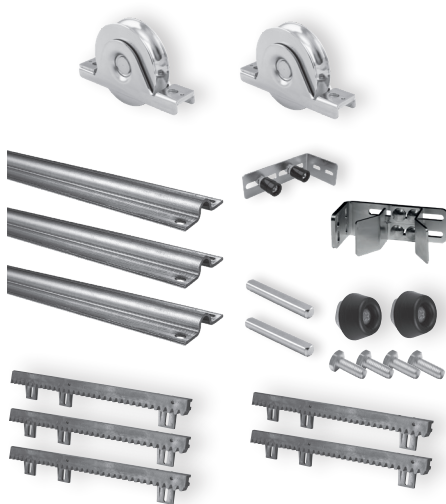

NEW 

CAIS X-TRACK E-BOX

SLIDING GATE

X - TRACK - 4.5

X - TRACK - 4.5 WTO 825, FRS 2

SET

WTO 825 2 pcs
ROAD 2,8m 3 pcs
PIN ROAD 2 pcs
DOCKER O 1 pc
FRS 2 1 pc
END S 2 pcs
V/6 5 pcs
BOLT M8x20 4 pcs

ART. SET / kg
KIT X-TRACK 25,4 kg

GATES UP TO
LENGHT 4,5 m

CODE: 1710200

X - TRACK - 4.5 WSO 824, FRS 2

SET

WSO 824 2 pcs
ROAD 2,8m 3 pcs
PIN ROAD 2 pcs
DOCKER O 1 pc
FRS 2 1 pc
END S 2 pcs
V/6 5 pcs
BOLT M8x20 4 pcs

ART. SET / kg
KIT X-TRACK 25,4 kg

GATES UP TO
LENGHT 4,5 m

CODE: 1710202

X - TRACK - 4.5 WO 824, FRS 2

SET

WO 824 2 pcs
ROAD 2,8m 3 pcs
PIN ROAD 2 pcs
DOCKER O 1 pc
FRS 2 1 pc
END S 2 pcs
V/6 5 pcs

ART. SET / kg
KIT X-TRACK 24,9 kg

GATES UP TO
LENGHT 4,5 m

CODE: 1710204

X - TRACK - 4.5 WTO 825, GOS 4

SET

WTO 825 2 pcs
ROAD 2,8m 3 pcs
PIN ROAD 2 pcs
DOCKER O 1 pc
GOS 4 1 pc
END S 2 pcs
V/6 5 pcs
BOLT M8x20 4 pcs

ART. SET / kg
KIT X-TRACK 27 kg

GATES UP TO
LENGHT 4,5 m