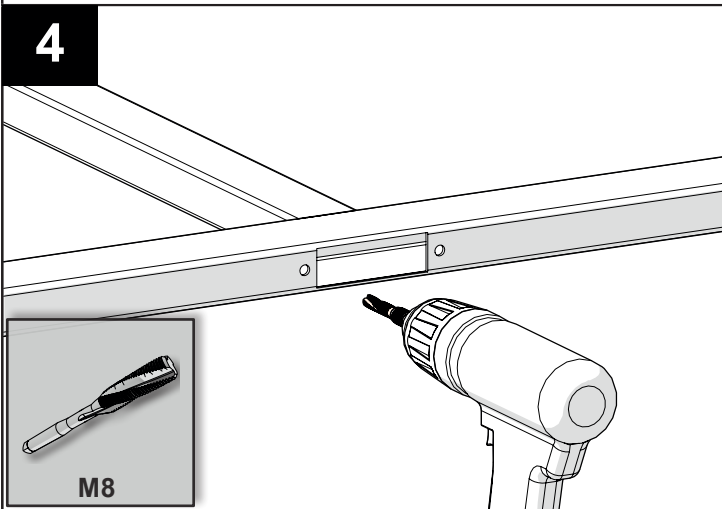

GATES UP TO
LENGHT 5,5 m

CODE: 1710211

1

WSO 824

2

3

4

5