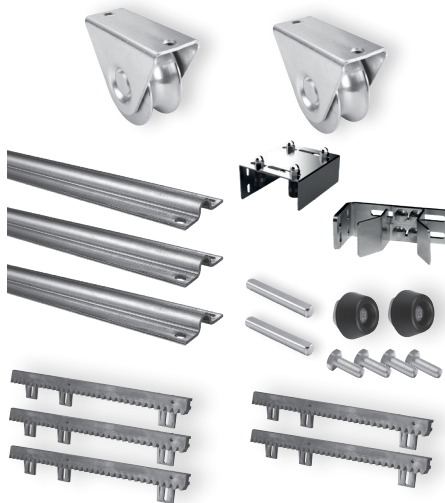

GATES UP TO
LENGHT 4,5 m

CODE: 1710200

X - TRACK - 4.5 WSO 824, FRS 2

SET

WSO 824 2 pcs
ROAD 2,8m 3 pcs
PIN ROAD 2 pcs
DOCKER O 1 pc
FRS 2 1 pc
END S 2 pcs
V/6 5 pcs
BOLT M8x20 4 pcs

ART. SET / kg
KIT X-TRACK 25,4 kg

GATES UP TO
LENGHT 4,5 m

CODE: 1710202

X - TRACK - 4.5 WO 824, FRS 2

SET

WO 824 2 pcs
ROAD 2,8m 3 pcs
PIN ROAD 2 pcs
DOCKER O 1 pc
FRS 2 1 pc
END S 2 pcs
V/6 5 pcs

ART. SET / kg
KIT X-TRACK 24,9 kg

GATES UP TO
LENGHT 4,5 m

CODE: 1710204

X - TRACK - 4.5 WTO 825, GOS 4

SET

WTO 825 2 pcs
ROAD 2,8m 3 pcs
PIN ROAD 2 pcs
DOCKER O 1 pc
GOS 4 1 pc
END S 2 pcs
V/6 5 pcs
BOLT M8x20 4 pcs

ART. SET / kg
KIT X-TRACK 27 kg

GATES UP TO
LENGHT 4,5 m

CODE: 1710201

X - TRACK - 4.5 WSO 824, GOS 4

SET

WSO 824 2 pcs
ROAD 2,8m 3 pcs
PIN ROAD 2 pcs
DOCKER O 1 pc
GOS 4 1 pc
END S 2 pcs
V/6 5 pcs
BOLT M8x20 4 pcs

ART. SET / kg
KIT X-TRACK 27 kg

GATES UP TO
LENGHT 4,5 m