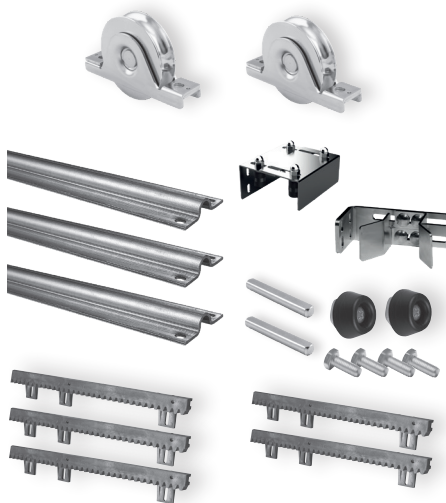

GATES UP TO
LENGHT 4,5 m

CODE: 1710202

X - TRACK - 4.5 WO 824, FRS 2

SET

WO 824 2 pcs
ROAD 2,8m 3 pcs
PIN ROAD 2 pcs
DOCKER O 1 pc
FRS 2 1 pc
END S 2 pcs
V/6 5 pcs

ART. SET / kg
KIT X-TRACK 24,9 kg

GATES UP TO
LENGHT 4,5 m

CODE: 1710204

X - TRACK - 4.5 WTO 825, GOS 4

SET

WTO 825 2 pcs
ROAD 2,8m 3 pcs
PIN ROAD 2 pcs
DOCKER O 1 pc
GOS 4 1 pc
END S 2 pcs
V/6 5 pcs
BOLT M8x20 4 pcs

ART. SET / kg
KIT X-TRACK 27 kg

GATES UP TO
LENGHT 4,5 m

CODE: 1710201

X - TRACK - 4.5 WSO 824, GOS 4

SET

WSO 824 2 pcs
ROAD 2,8m 3 pcs
PIN ROAD 2 pcs
DOCKER O 1 pc
GOS 4 1 pc
END S 2 pcs
V/6 5 pcs
BOLT M8x20 4 pcs

ART. SET / kg
KIT X-TRACK 27 kg

GATES UP TO
LENGHT 4,5 m

CODE: 1710203

X - TRACK - 4.5 WO 824, GOS 4

SET

WO 824 2 pcs
ROAD 2,8m 3 pcs
PIN ROAD 2 pcs
DOCKER O 1 pc
GOS 4 1 pc
END S 2 pcs
V/6 5 pcs

ART. SET / kg
KIT X-TRACK 26,5 kg

GATES UP TO
LENGHT 4,5 m

CODE: 1710205