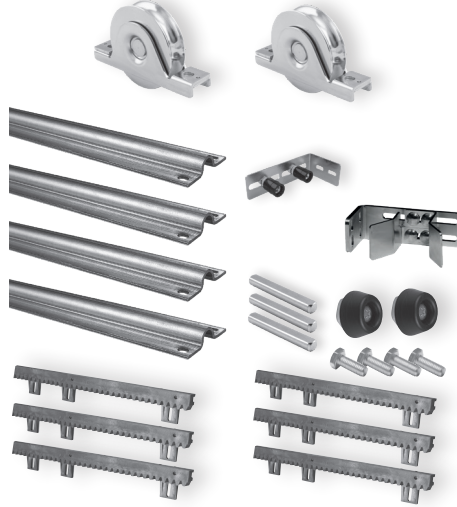

CODE: 1710203

X - TRACK - 4.5 WO 824, GOS 4

SET

WO 824 2 pcs
ROAD 2,8m 3 pcs
PIN ROAD 2 pcs
DOCKER O 1 pc
GOS 4 1 pc
END S 2 pcs
V/6 5 pcs

ART. SET / kg
KIT X-TRACK 26,5 kg

GATES UP TO
LENGHT 4,5 m

CODE: 1710205

X - TRACK - 5.5

X - TRACK - 5.5 WTO 825, FRS 2

SET

WTO 825 2 pcs
ROAD 2,8m 3 pcs
ROAD 2 m 1 pc
PIN ROAD 3 pcs
DOCKER O 1 pc
FRS 2 1 pc
END S 2 pcs
V/6 6 pcs
BOLT M8x20 4 pcs

ART. SET / kg
KIT X-TRACK 30,4 kg

GATES UP TO
LENGHT 5,5 m

CODE: 1710206

X - TRACK - 5.5 WSO 824, FRS 2

SET

WSO 824 2 pcs
ROAD 2,8m 3 pcs
ROAD 2 m 1 pc
PIN ROAD 3 pcs
DOCKER O 1 pc
FRS 2 1 pc
END S 2 pcs
V/6 6 pcs
BOLT M8x20 4 pcs

ART. SET / kg
KIT X-TRACK 30,4 kg

GATES UP TO
LENGHT 5,5 m

CODE: 1710208

X - TRACK - 5.5 WO 824, FRS 2

SET

WO 824 2 pcs
ROAD 2,8m 3 pcs
ROAD 2 m 1 pc
PIN ROAD 3 pcs
DOCKER O 1 pc
FRS 2 1 pc
END S 2 pcs
V/6 6 pcs

ART. SET / kg
KIT X-TRACK 29,8 kg