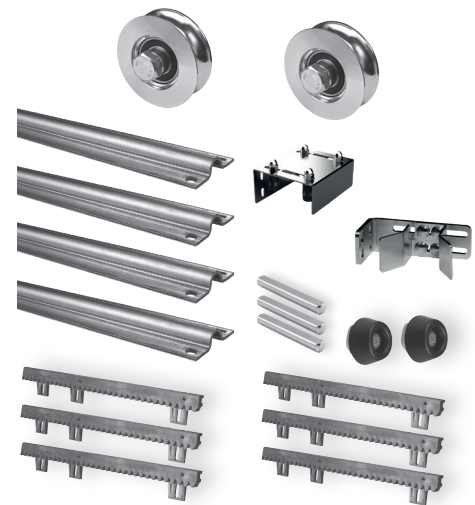

GATES UP TO
LENGHT 5,5 m

CODE: 1710210

X - TRACK - 5.5 WTO 825, GOS 4

SET

WTO 825 2 pcs
ROAD 2,8m 3 pcs
ROAD 2 m 1 pc
PIN ROAD 3 pcs
DOCKER O 1 pc
GOS 4 1 pc
END S 2 pcs
V/6 6 pcs
BOLT M8x20 4 pcs

ART. SET / kg
KIT X-TRACK 32 kg

GATES UP TO
LENGHT 5,5 m

CODE: 1710207

X - TRACK - UNO 5.5 WSO 824, GOS 4

SET

WSO 824 2 pcs
ROAD 2,8m 3 pcs
ROAD 2 m 1 pc
PIN ROAD 3 pcs
DOCKER O 1 pc
GOS 4 1 pc
END S 2 pcs
V/6 6 pcs
BOLT M8x20 4 pcs

ART. SET / kg
KIT X-TRACK 32 kg

GATES UP TO
LENGHT 5,5 m

CODE: 1710209

X - TRACK - 5.5 WO 824, GOS 4

SET

WO 824 2 pcs
ROAD 2,8m 3 pcs
ROAD 2 m 1 pc
PIN ROAD 3 pcs
DOCKER O 1 pc
GOS 4 1 pc
END S 2 pcs
V/6 6 pcs

ART. SET / kg
KIT X-TRACK 31,5 kg