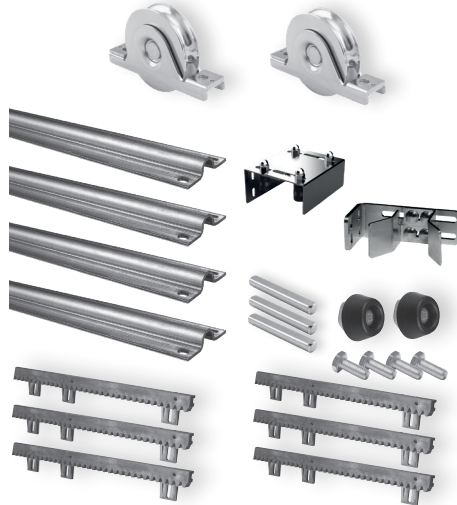

GATES UP TO
LENGHT 5,5 m

CODE: 1710208

X - TRACK - 5.5 WO 824, FRS 2

SET

WO 824 2 pcs
ROAD 2,8m 3 pcs
ROAD 2 m 1 pc
PIN ROAD 3 pcs
DOCKER O 1 pc
FRS 2 1 pc
END S 2 pcs
V/6 6 pcs

ART. SET / kg
KIT X-TRACK 29,8 kg

GATES UP TO
LENGHT 5,5 m

CODE: 1710210

X - TRACK - 5.5 WTO 825, GOS 4

SET

WTO 825 2 pcs
ROAD 2,8m 3 pcs
ROAD 2 m 1 pc
PIN ROAD 3 pcs
DOCKER O 1 pc
GOS 4 1 pc
END S 2 pcs
V/6 6 pcs
BOLT M8x20 4 pcs

ART. SET / kg
KIT X-TRACK 32 kg

GATES UP TO
LENGHT 5,5 m

CODE: 1710207

X - TRACK - UNO 5.5 WSO 824, GOS 4

SET

WSO 824 2 pcs
ROAD 2,8m 3 pcs
ROAD 2 m 1 pc
PIN ROAD 3 pcs
DOCKER O 1 pc
GOS 4 1 pc
END S 2 pcs
V/6 6 pcs
BOLT M8x20 4 pcs

ART. SET / kg
KIT X-TRACK 32 kg

GATES UP TO
LENGHT 5,5 m

CODE: 1710209

X - TRACK - 5.5 WO 824, GOS 4

SET

WO 824 2 pcs
ROAD 2,8m 3 pcs
ROAD 2 m 1 pc
PIN ROAD 3 pcs
DOCKER O 1 pc
GOS 4 1 pc
END S 2 pcs
V/6 6 pcs

ART. SET / kg
KIT X-TRACK 31,5 kg